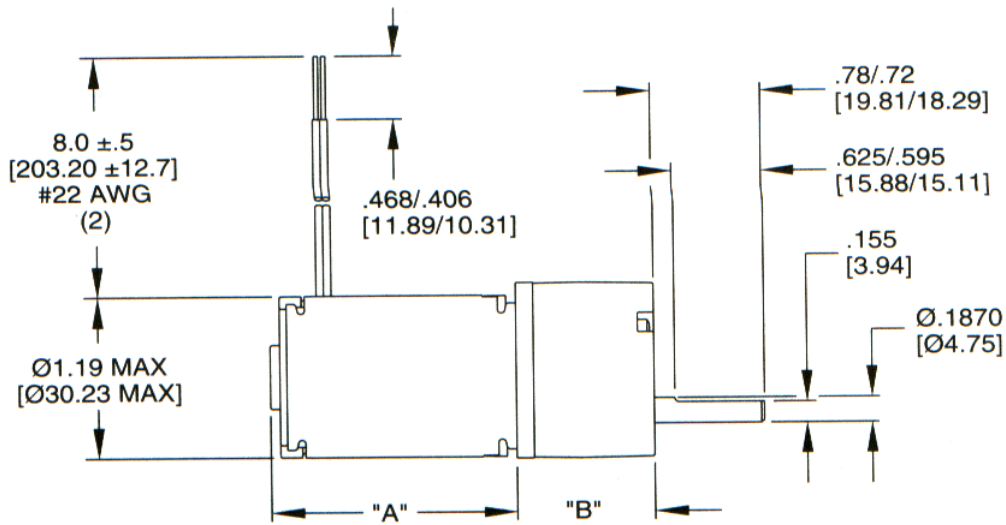

SERVO SYSTEMS CO.

Barber Colman Permanent Magnet Geared DC Motors - Series EYQF

MOTOR TYPE	DIM "A" (MAX) IN INCHES [MILLIMETERS]	DIM "B" IN INCHES [MILLIMETERS]
EYQM-30000 SERIES	1.78 [45.21]	.742 [18.85]
EYQM-60000 SERIES	2.12 [53.85]	.942 [23.93]