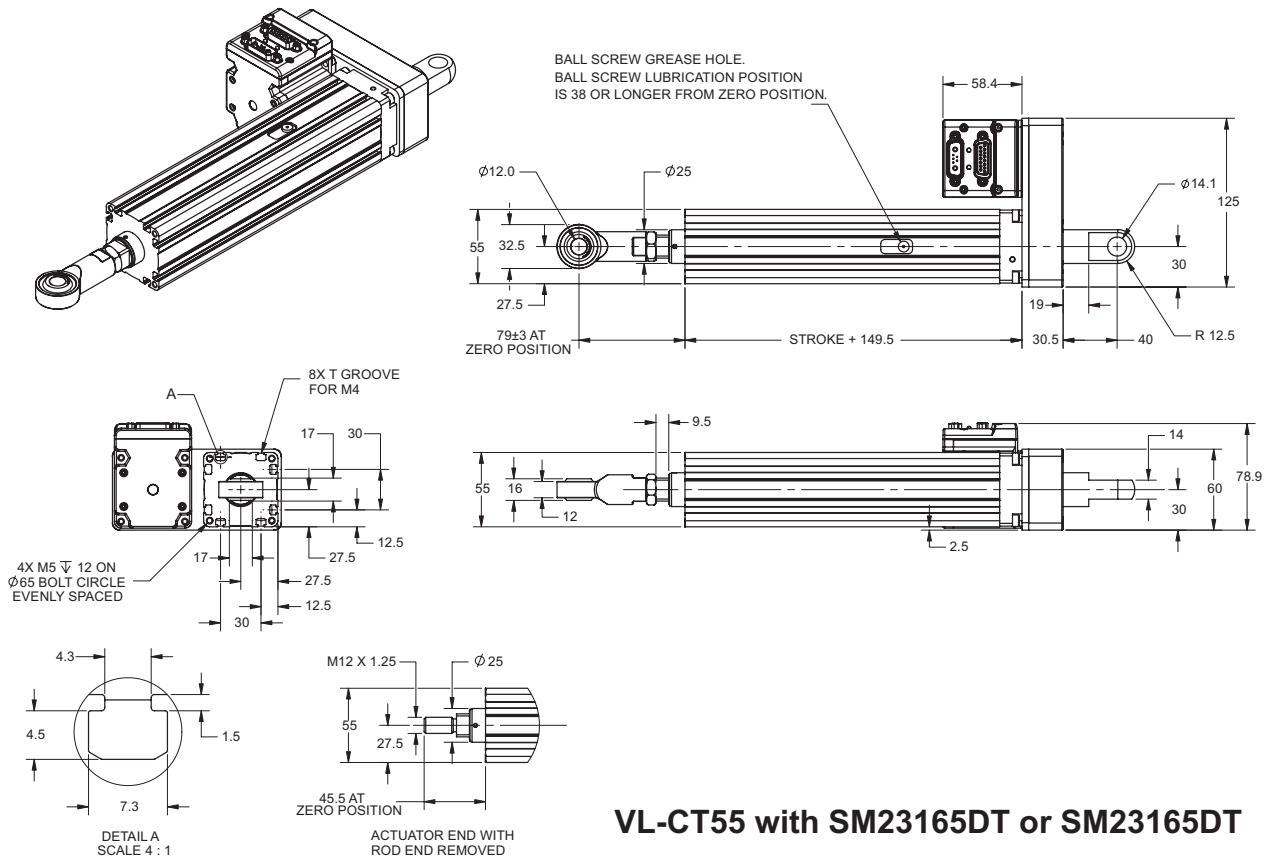

Actuators

VL-CT45/55 Pulley Offset

*Tie rods are available.

*Tie rods are available.