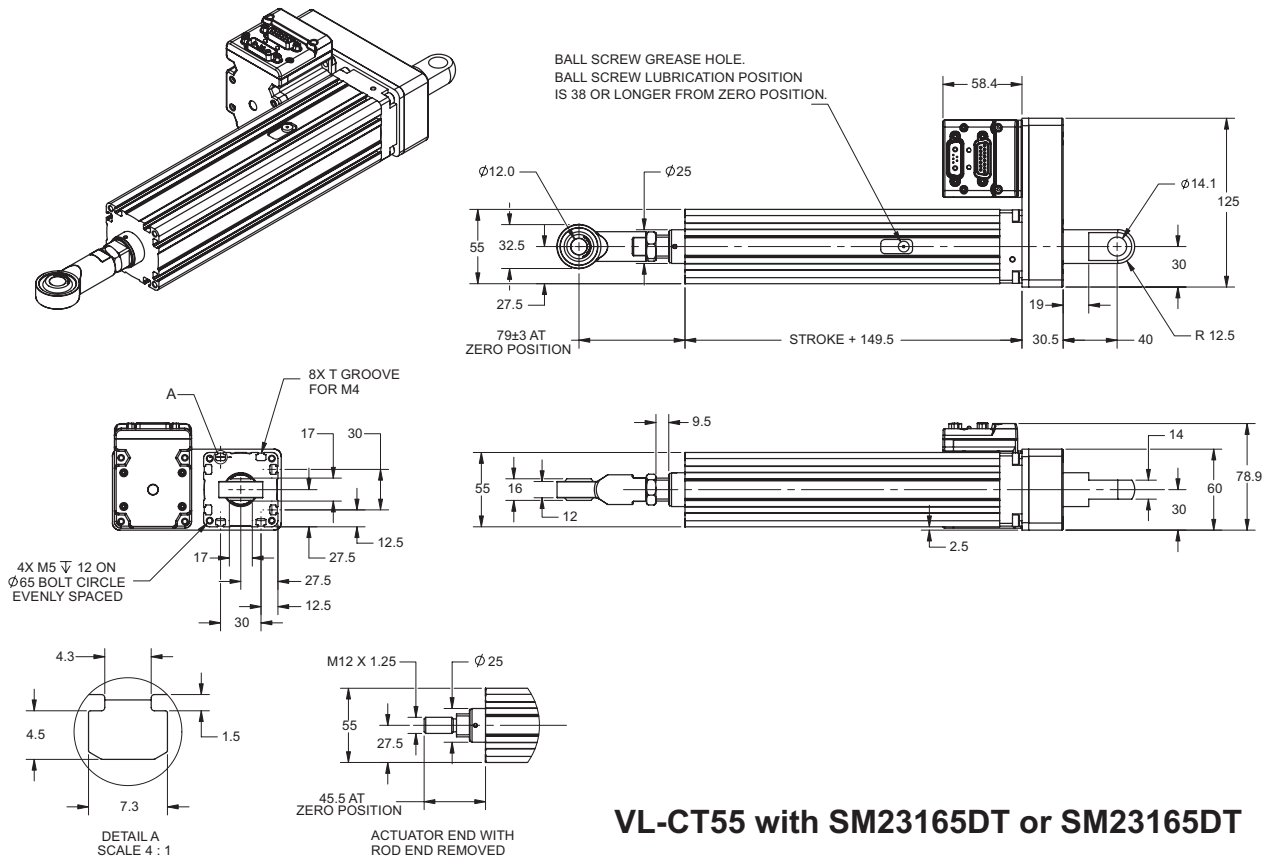

# VL-CT45/55 Pulley Offset

\*Tie rods are available.

\*Tie rods are available.