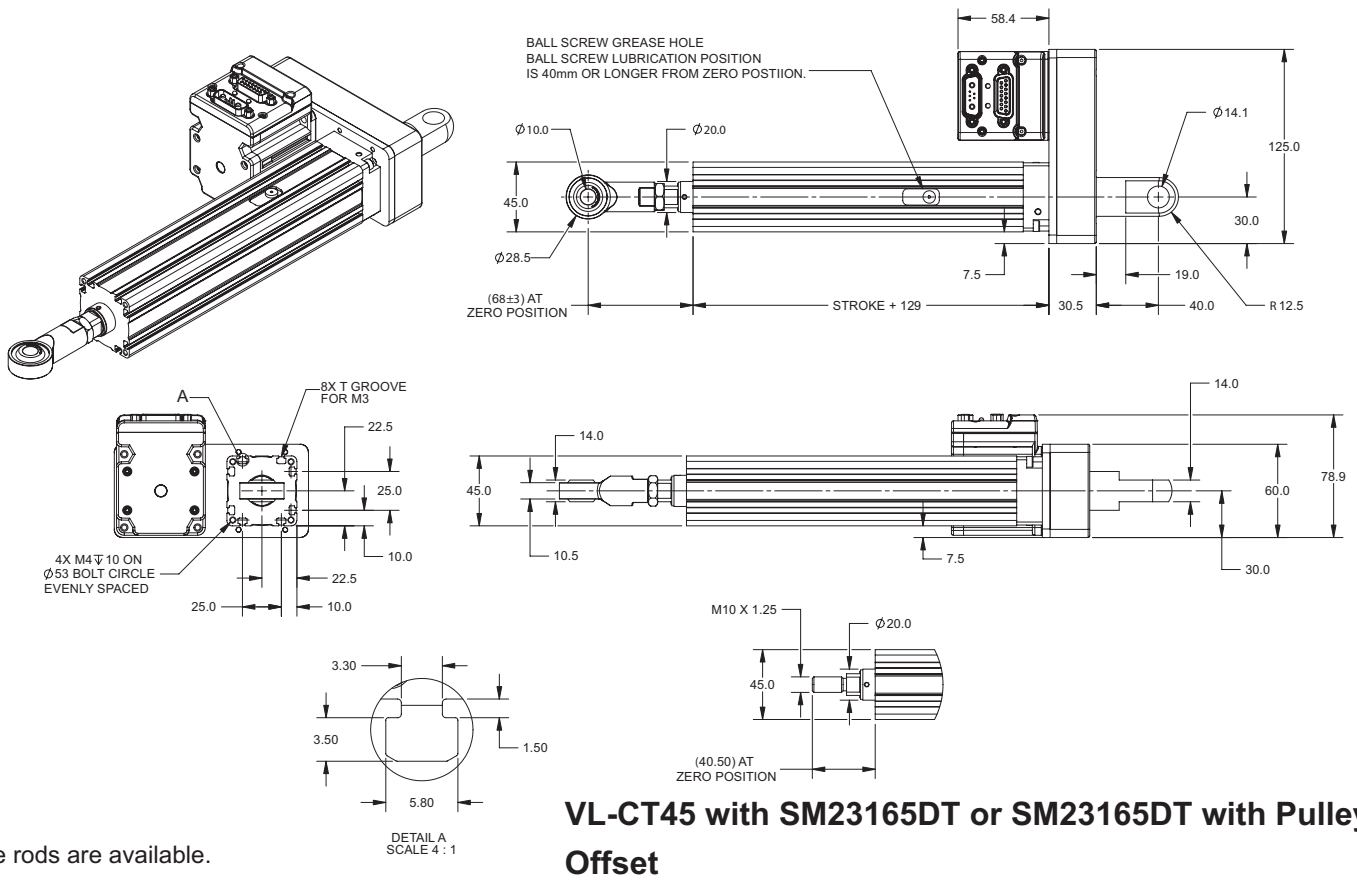

# VL-CT45/55 Pulley Offset

\*Tie rods are available.

\*Tie rods are available.