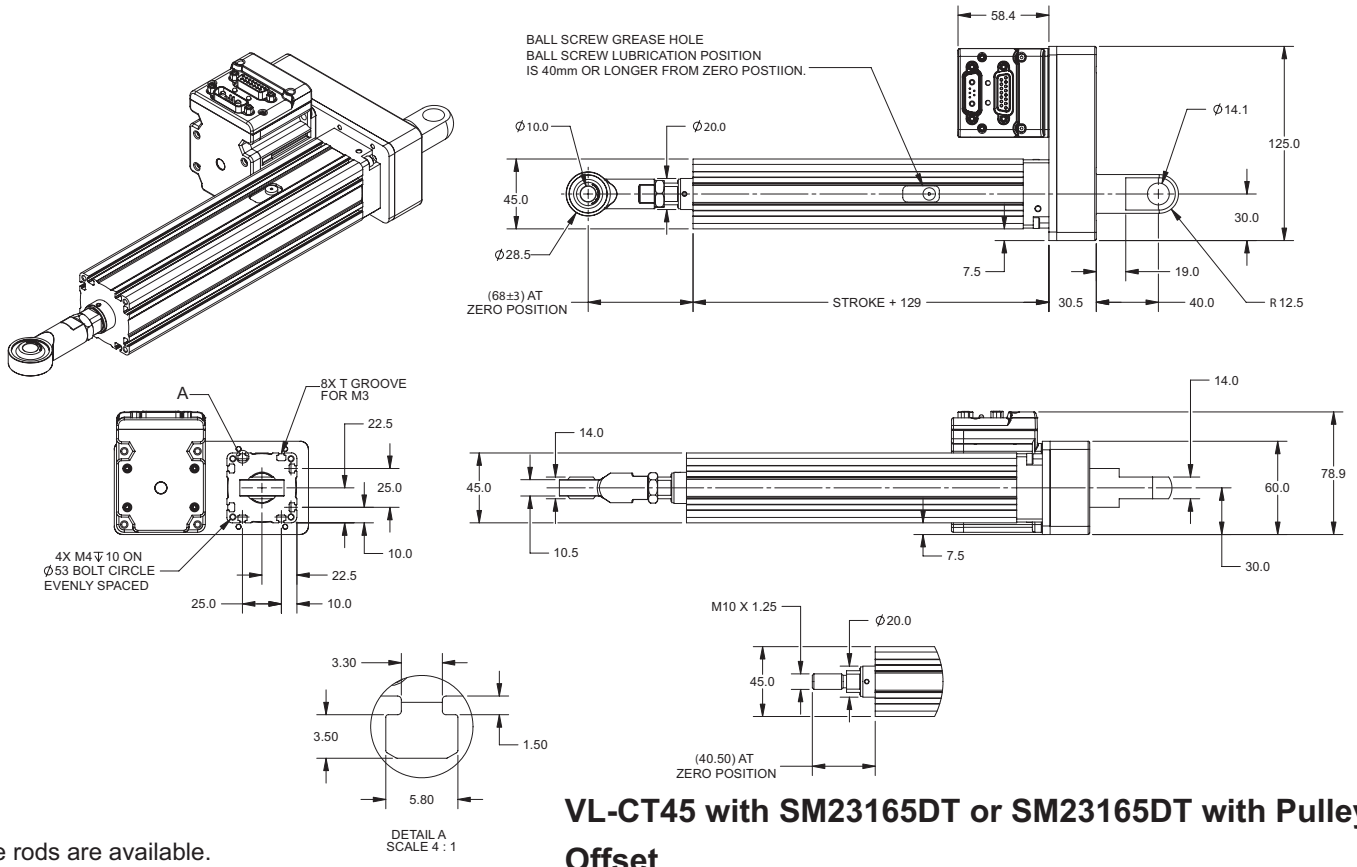

# VL-CT45/55 Pulley Offset

\*Tie rods are available.

\*Tie rods are available.