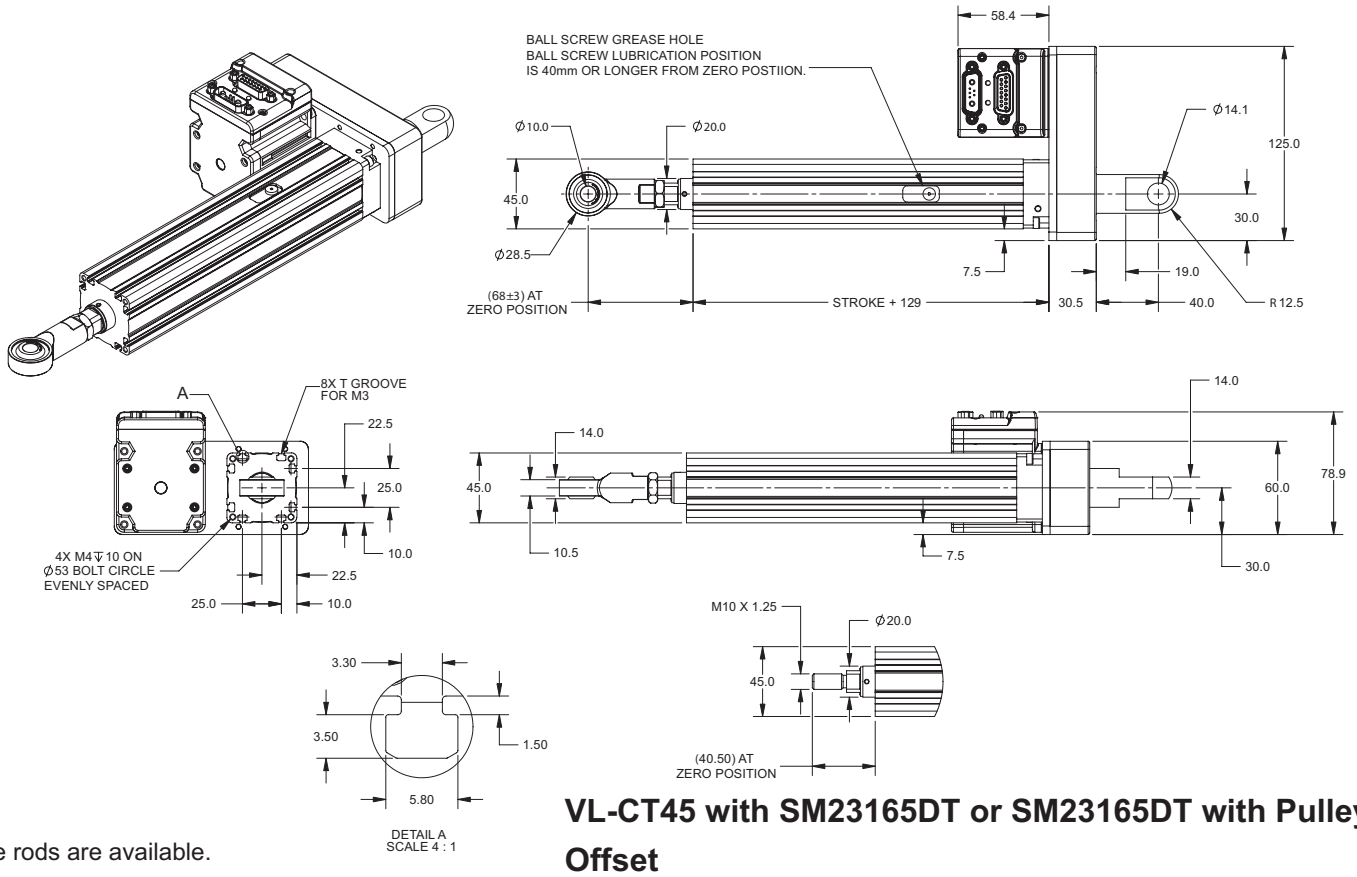

Actuators

VL-CT45/55 Pulley Offset

*Tie rods are available.

*Tie rods are available.